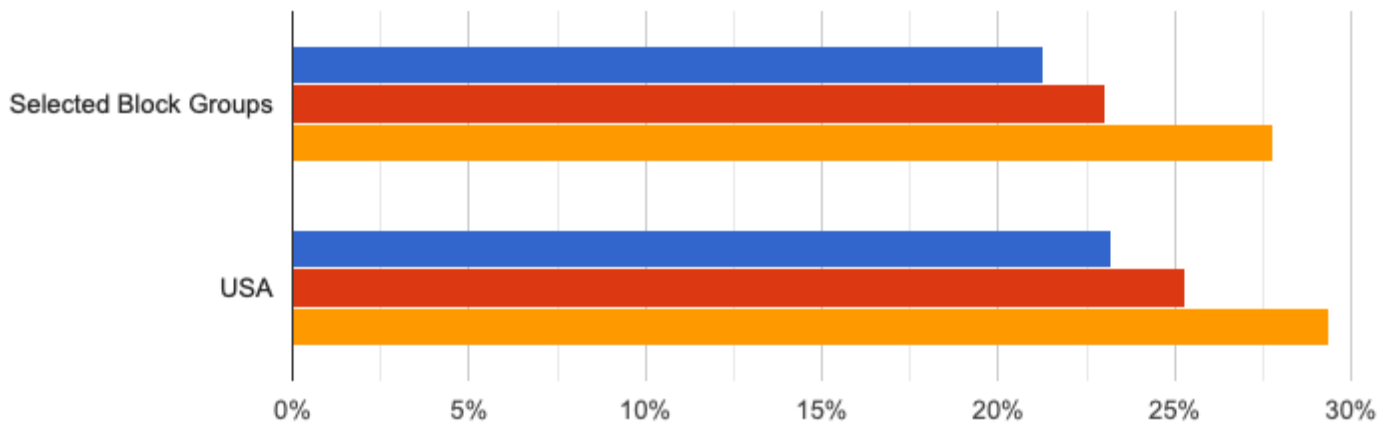

Community Demographics - Church of the Nazarene

Summary Overview Report

Block Groups selected: 9

Radius: 3 mile(s)

The total population is 8,552.

Population and Growth: Annual Growth Rate

2017-2022

Family Structure: Households With Children

Children Present Single Parents

Age Groups: Adult Age Groups

18 to 34 35 to 54 55 and up

Housing Types: Housing Types

Individual Houses Housing Built after 1999 Renter Occupied

Education Levels: Educational Attainment of Adults

No High School Diploma At Least a Bachelor's Degree

Economic Indicators: Average Household Income

Average Household Income

Culture: Major Races

Asian Black Hispanic White

Disability: Cognitive Difficulty by Age