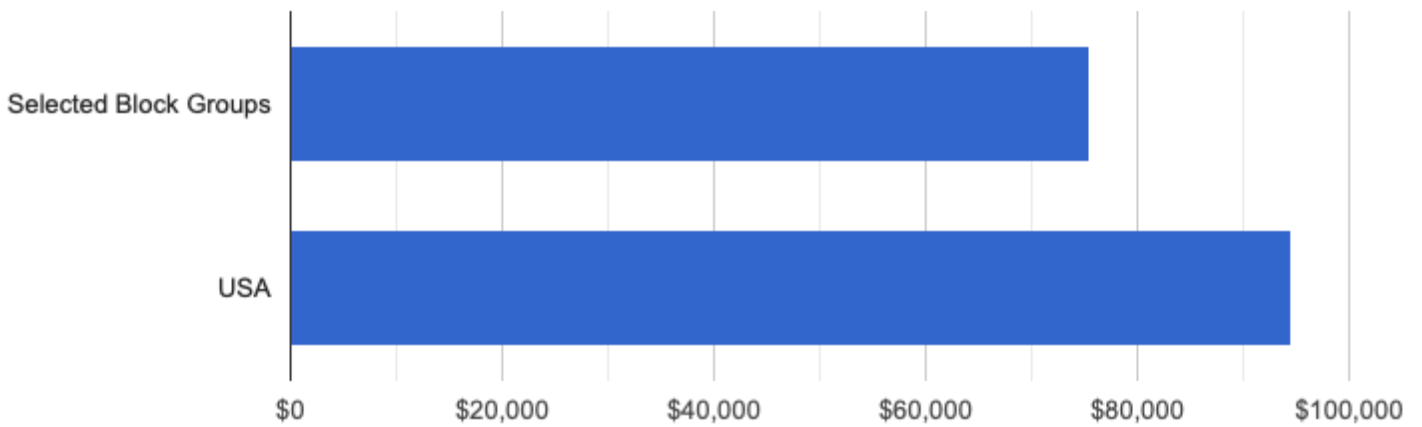

Children Present Single Parents

Age Groups: Adult Age Groups

18 to 34 35 to 54 55 and up

Housing Types: Housing Types

Individual Houses Housing Built after 1999 Renter Occupied

Education Levels: Educational Attainment of Adults

No High School Diploma At Least a Bachelor's Degree

Economic Indicators: Average Household Income

Average Household Income

Culture: Major Races

Asian Black Hispanic White

Disability: Cognitive Difficulty by Age