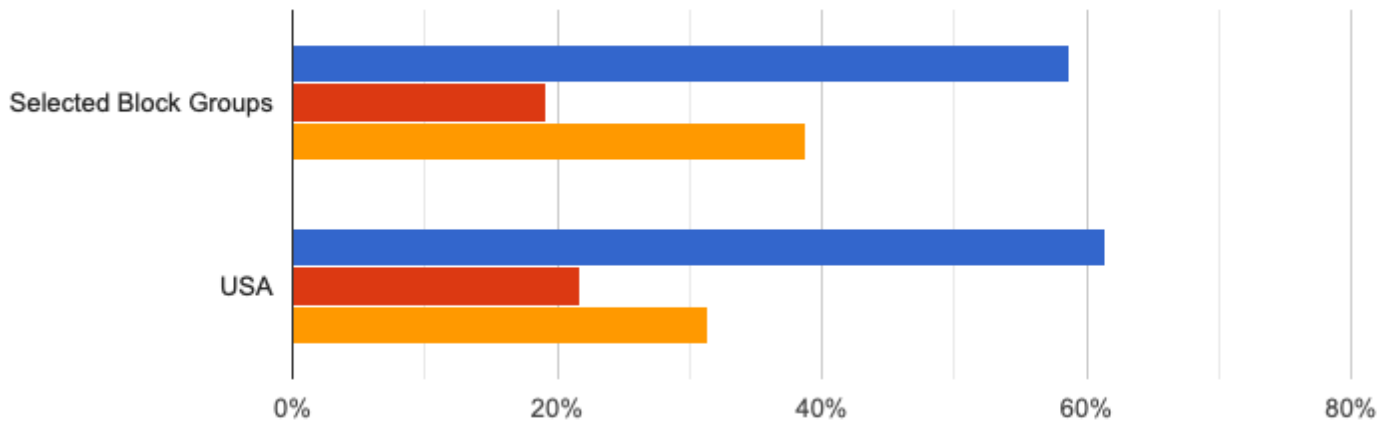

Children Present Single Parents

Age Groups: Adult Age Groups

18 to 34 35 to 54 55 and up

Housing Types: Housing Types

Individual Houses Housing Built after 1999 Renter Occupied

Education Levels: Educational Attainment of Adults

No High School Diploma At Least a Bachelor's Degree

Economic Indicators: Average Household Income

Average Household Income

Culture: Major Races

Asian Black Hispanic White

Disability: Cognitive Difficulty by Age