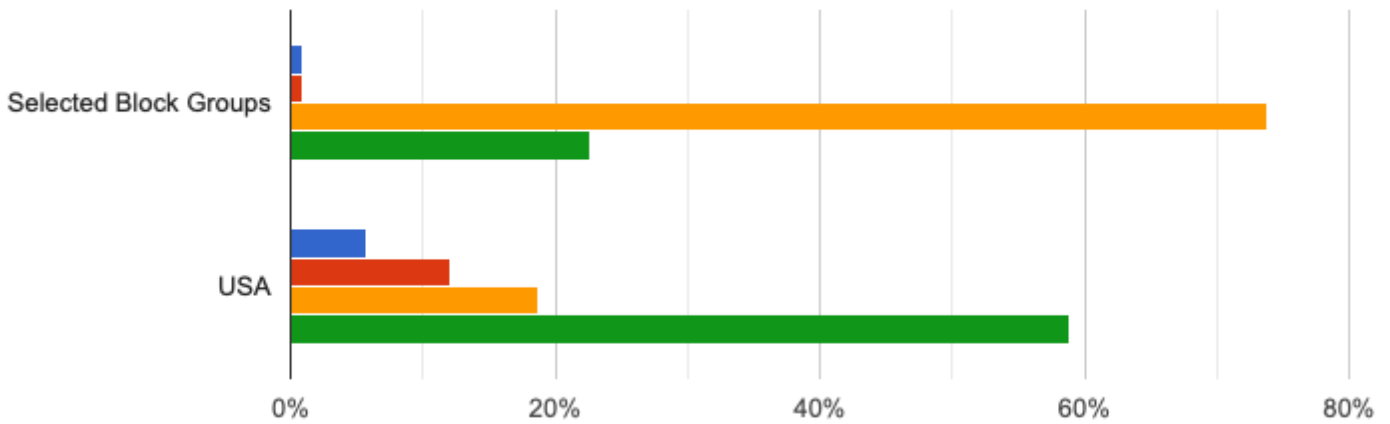

No High School Diploma At Least a Bachelor's Degree

Economic Indicators: Average Household Income

Average Household Income

Culture: Major Races

Asian Black Hispanic White

Disability: Cognitive Difficulty by Age

5 to 17 18 to 34 35 to 64 65 to 74 over 74

©Church of the Nazarene 2024

Source: U.S. Census Bureau - ACS 2022 5-year estimates