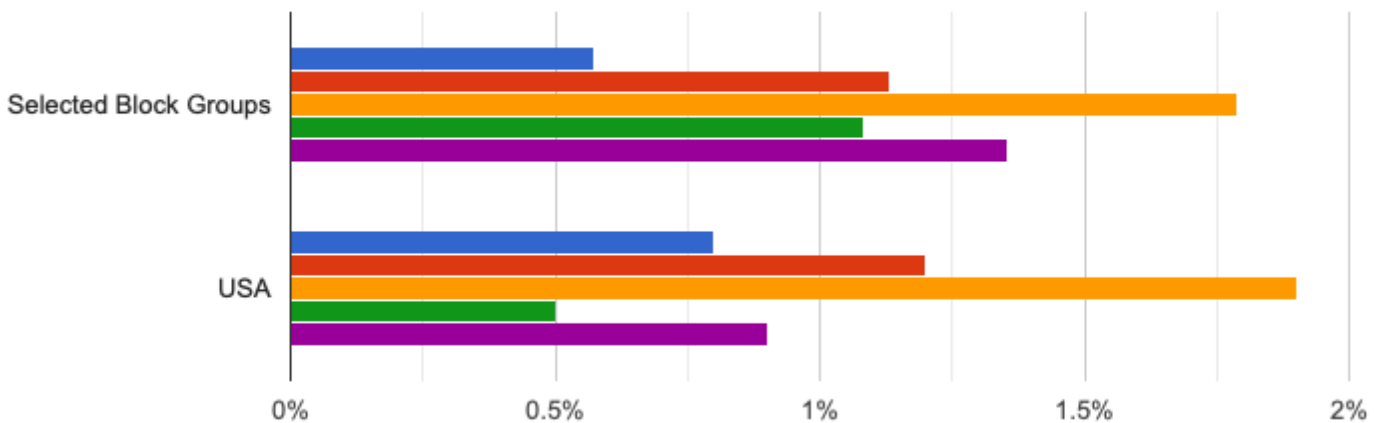

No High School Diploma At Least a Bachelor's Degree

Economic Indicators: Average Household Income

Average Household Income

Culture: Major Races

Asian Black Hispanic White

Disability: Cognitive Difficulty by Age

5 to 17 18 to 34 35 to 64 65 to 74 over 74

©Church of the Nazarene 2024

Source: U.S. Census Bureau - ACS 2022 5-year estimates