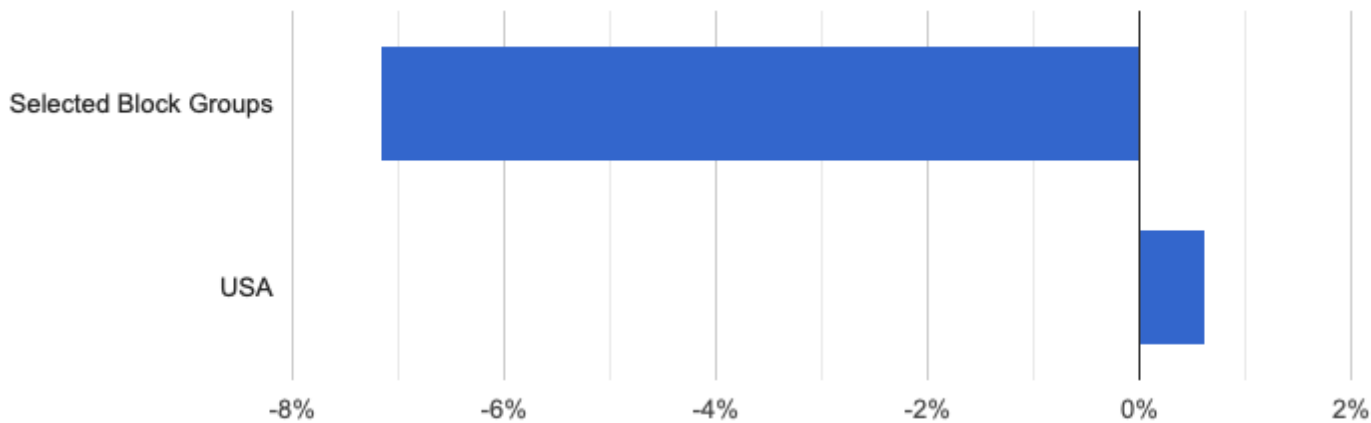

Community Demographics - Church of the Nazarene

Summary Overview Report

Block Groups selected: 9

Radius: 3 mile(s)

The total population is 8,552.

Population and Growth: Annual Growth Rate

2017-2022

Family Structure: Households With Children

Children Present Single Parents

Age Groups: Adult Age Groups

18 to 34 35 to 54 55 and up

Housing Types: Housing Types

Individual Houses Housing Built after 1999 Renter Occupied

Education Levels: Educational Attainment of Adults