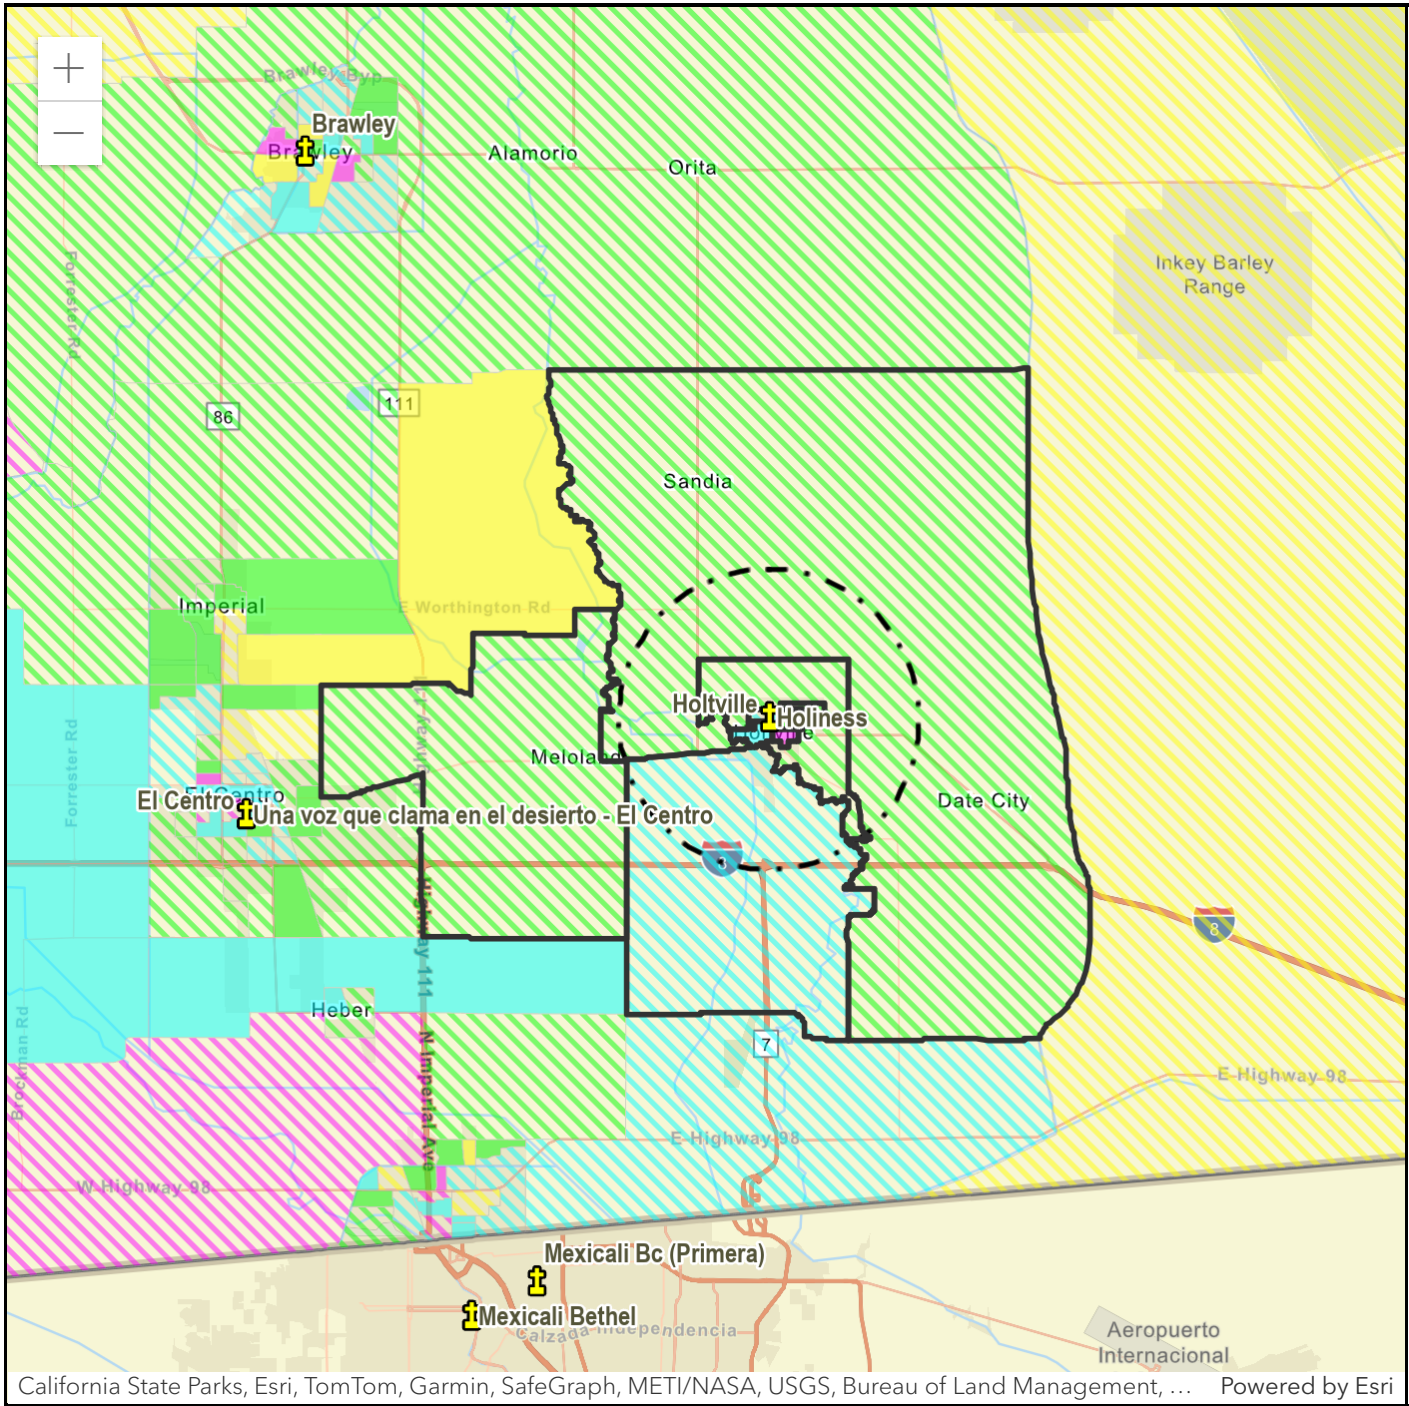

Community Demographics - Church of the Nazarene

Summary Overview Report

Block Groups selected: 9

Radius: 3 mile(s)

The total population is 8,552.

Population and Growth: Annual Growth Rate

2017-2022

Family Structure: Households With Children

No High School Diploma At Least a Bachelor's Degree

Economic Indicators: Average Household Income

Average Household Income

Culture: Major Races

Asian Black Hispanic White

Disability: Cognitive Difficulty by Age

5 to 17 18 to 34 35 to 64 65 to 74 over 74

©Church of the Nazarene 2024

Source: U.S. Census Bureau - ACS 2022 5-year estimates