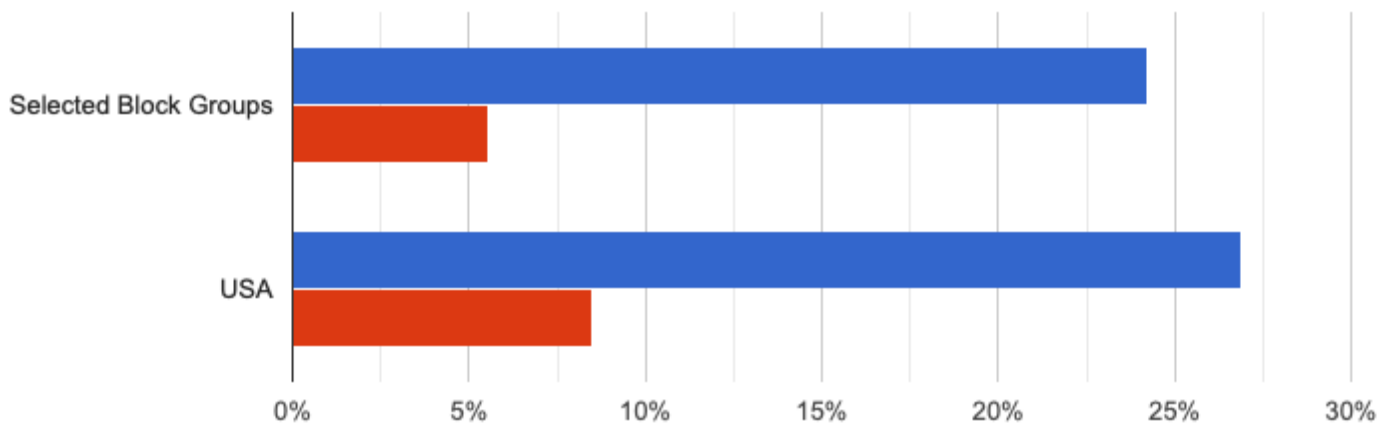

Community Demographics - Church of the Nazarene

Summary Overview Report

Block Groups selected: 9

Radius: 3 mile(s)

The total population is 8,552.

Population and Growth: Annual Growth Rate

2017-2022

Family Structure: Households With Children

Children Present Single Parents

Age Groups: Adult Age Groups

18 to 34 35 to 54 55 and up

Housing Types: Housing Types

Individual Houses Housing Built after 1999 Renter Occupied

Education Levels: Educational Attainment of Adults