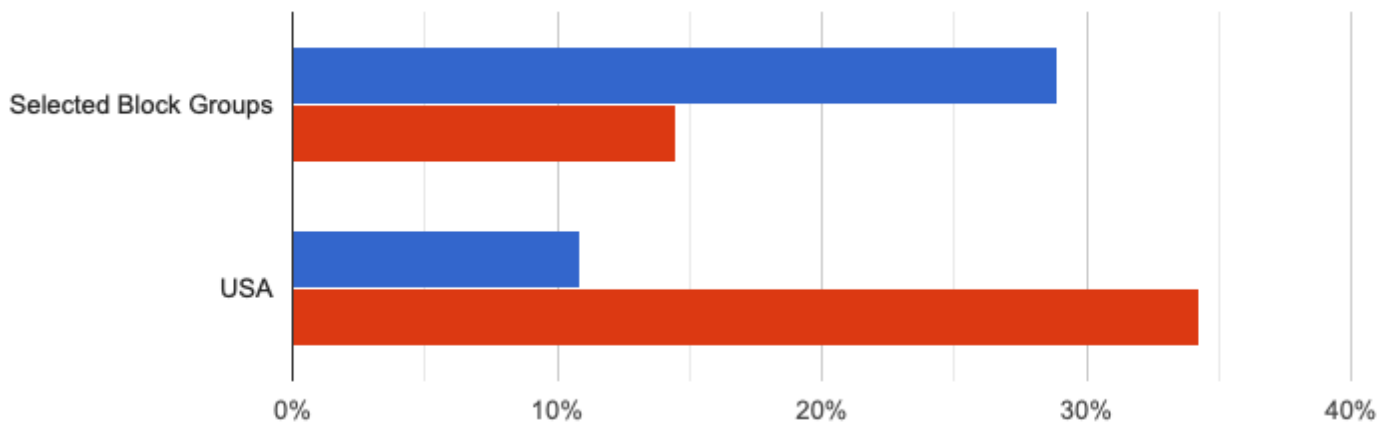

Children Present Single Parents

Age Groups: Adult Age Groups

18 to 34 35 to 54 55 and up

Housing Types: Housing Types

Individual Houses Housing Built after 1999 Renter Occupied

Education Levels: Educational Attainment of Adults

No High School Diploma At Least a Bachelor's Degree

Economic Indicators: Average Household Income

Average Household Income

Culture: Major Races

Asian Black Hispanic White

Disability: Cognitive Difficulty by Age