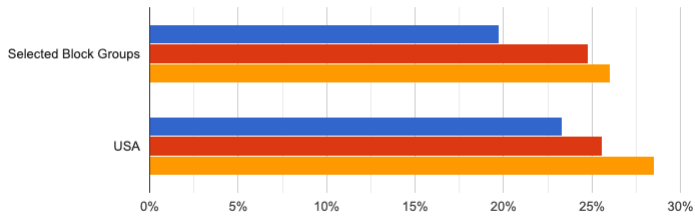

The total population is 46,669.

Annual Growth Rate

■ 2014-2019

Households With Children

■ Children Present ■ Single Parents

Adult Age Groups

■ 18 to 34 ■ 35 to 54 ■ 55 and up

Housing Types

Educational Attainment of Adults

Average Household Income

Major Races

©Church of the Nazarene 2021

Source: U.S. Census Bureau - ACS 2019 5-year estimates