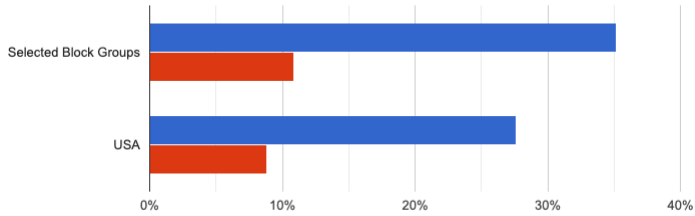

The total population is 46,669.

Annual Growth Rate

■ 2014-2019

Households With Children

■ Children Present ■ Single Parents

Adult Age Groups

■ 18 to 34 ■ 35 to 54 ■ 55 and up

Housing Types

Educational Attainment of Adults

Average Household Income

Major Races

©Church of the Nazarene 2021

Source: U.S. Census Bureau - ACS 2019 5-year estimates