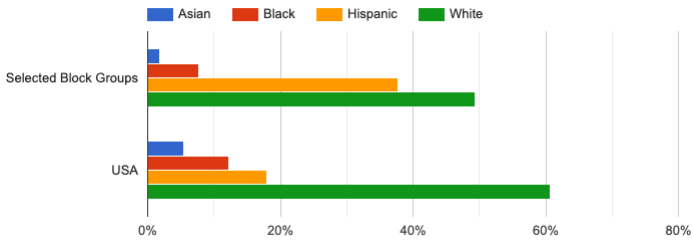

The total population is 46,669.

Annual Growth Rate

■ 2014-2019

Households With Children

■ Children Present ■ Single Parents

Adult Age Groups

■ 18 to 34 ■ 35 to 54 ■ 55 and up

Housing Types

Educational Attainment of Adults

Average Household Income

Major Races

©Church of the Nazarene 2021

Source: U.S. Census Bureau - ACS 2019 5-year estimates