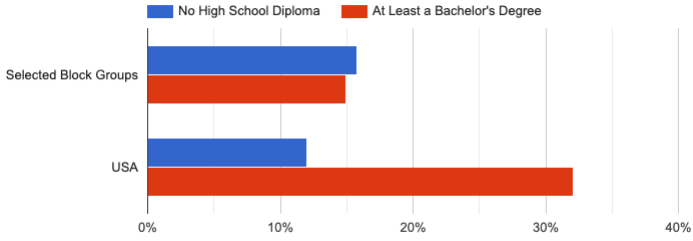

Below average growth expected

- ▨ Many young adults, Many families
- ▨ Few young adults, Many families
- ▨ Many young adults, Few families
- ▨ Few young adults, Few families

Block Groups selected: 23

Radius: 3 mile(s)

The total population is 46,669.

Annual Growth Rate

■ 2014-2019

Households With Children

■ Children Present ■ Single Parents

Adult Age Groups

■ 18 to 34 ■ 35 to 54 ■ 55 and up

Housing Types

Educational Attainment of Adults

Average Household Income

Major Races

©Church of the Nazarene 2021

Source: U.S. Census Bureau - ACS 2019 5-year estimates