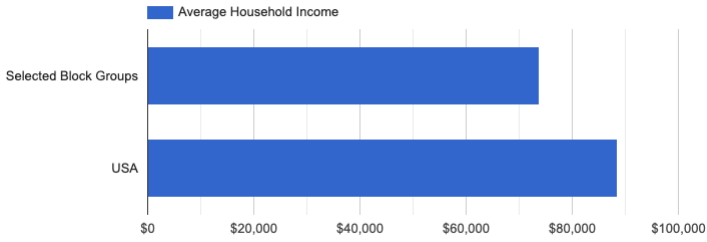

The total population is 46,669.

Annual Growth Rate

■ 2014-2019

Households With Children

■ Children Present ■ Single Parents

Adult Age Groups

■ 18 to 34 ■ 35 to 54 ■ 55 and up

Housing Types

Educational Attainment of Adults

Average Household Income

Major Races

©Church of the Nazarene 2021

Source: U.S. Census Bureau - ACS 2019 5-year estimates