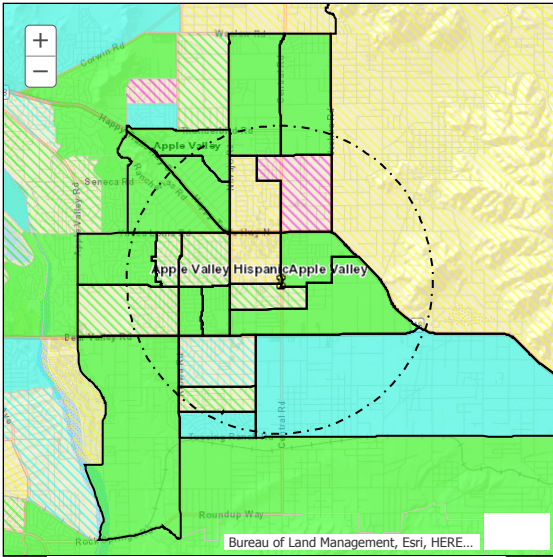

Community Demographics - Church of the Nazarene

Summary Overview Report

Above average growth expected

- Many young adults, Many families
- Few young adults, Many families
- Many young adults, Few families
- Few young adults, Few families

Below average growth expected

- ▨ Many young adults, Many families
- ▨ Few young adults, Many families
- ▨ Many young adults, Few families
- ▨ Few young adults, Few families

Block Groups selected: 23

Radius: 3 mile(s)