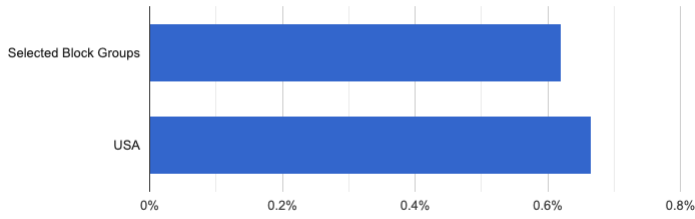

Community Demographics - Church of the Nazarene

Summary Overview Report

Above average growth expected

- Many young adults, Many families
- Few young adults, Many families
- Many young adults, Few families
- Few young adults, Few families

Below average growth expected

- ▨ Many young adults, Many families
- ▨ Few young adults, Many families
- ▨ Many young adults, Few families
- ▨ Few young adults, Few families

Block Groups selected: 23

Radius: 3 mile(s)

The total population is 46,669.

Annual Growth Rate

■ 2014-2019

Households With Children

■ Children Present ■ Single Parents

Adult Age Groups

■ 18 to 34 ■ 35 to 54 ■ 55 and up

Housing Types