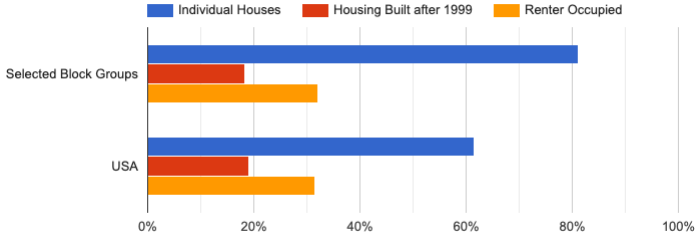

The total population is 46,669.

Annual Growth Rate

■ 2014-2019

Households With Children

■ Children Present ■ Single Parents

Adult Age Groups

■ 18 to 34 ■ 35 to 54 ■ 55 and up

Housing Types

Educational Attainment of Adults

Average Household Income

Major Races

©Church of the Nazarene 2021

Source: U.S. Census Bureau - ACS 2019 5-year estimates